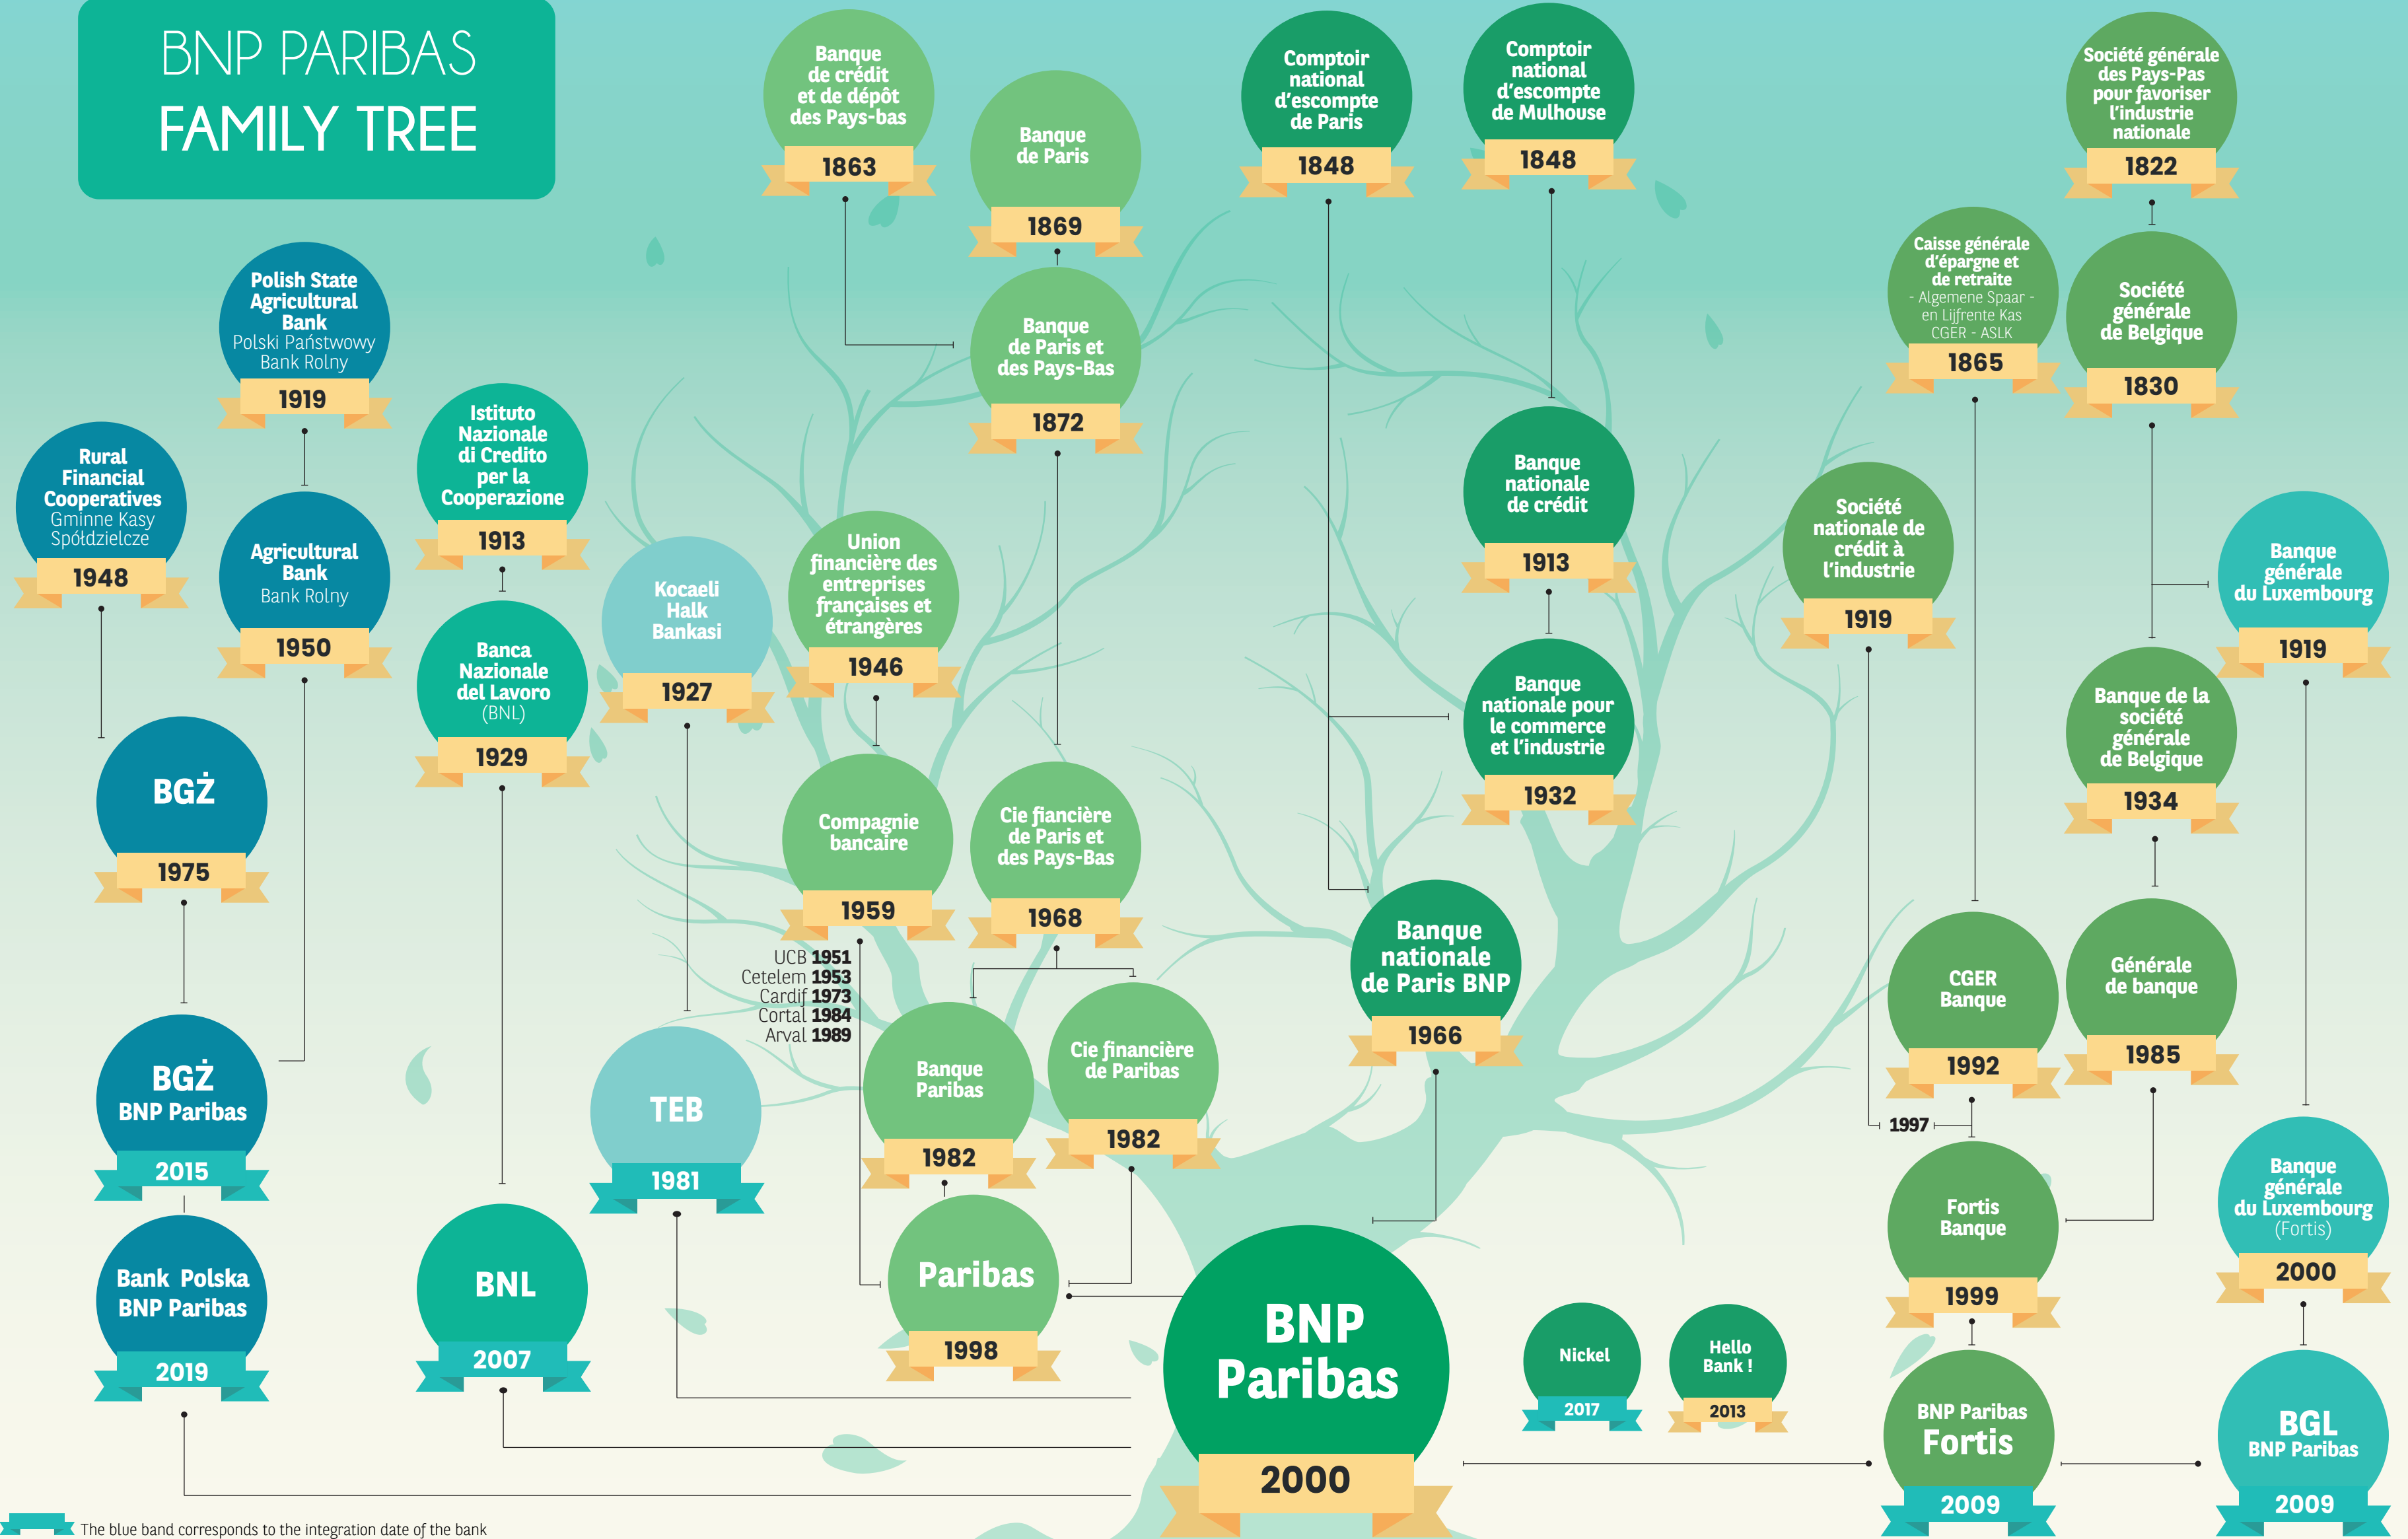

# BNP PARIBAS FAMILY TREE

Nederlandsche Credit -  
en Deposito Bank (NCDB)

Algemeene Nederlandsche Maatschppij  
ter Begunstiging van de Volkslijit

The blue band corresponds to the integration date of the bank  
 The orange band corresponds to the birth date of the bank or to a change of company name