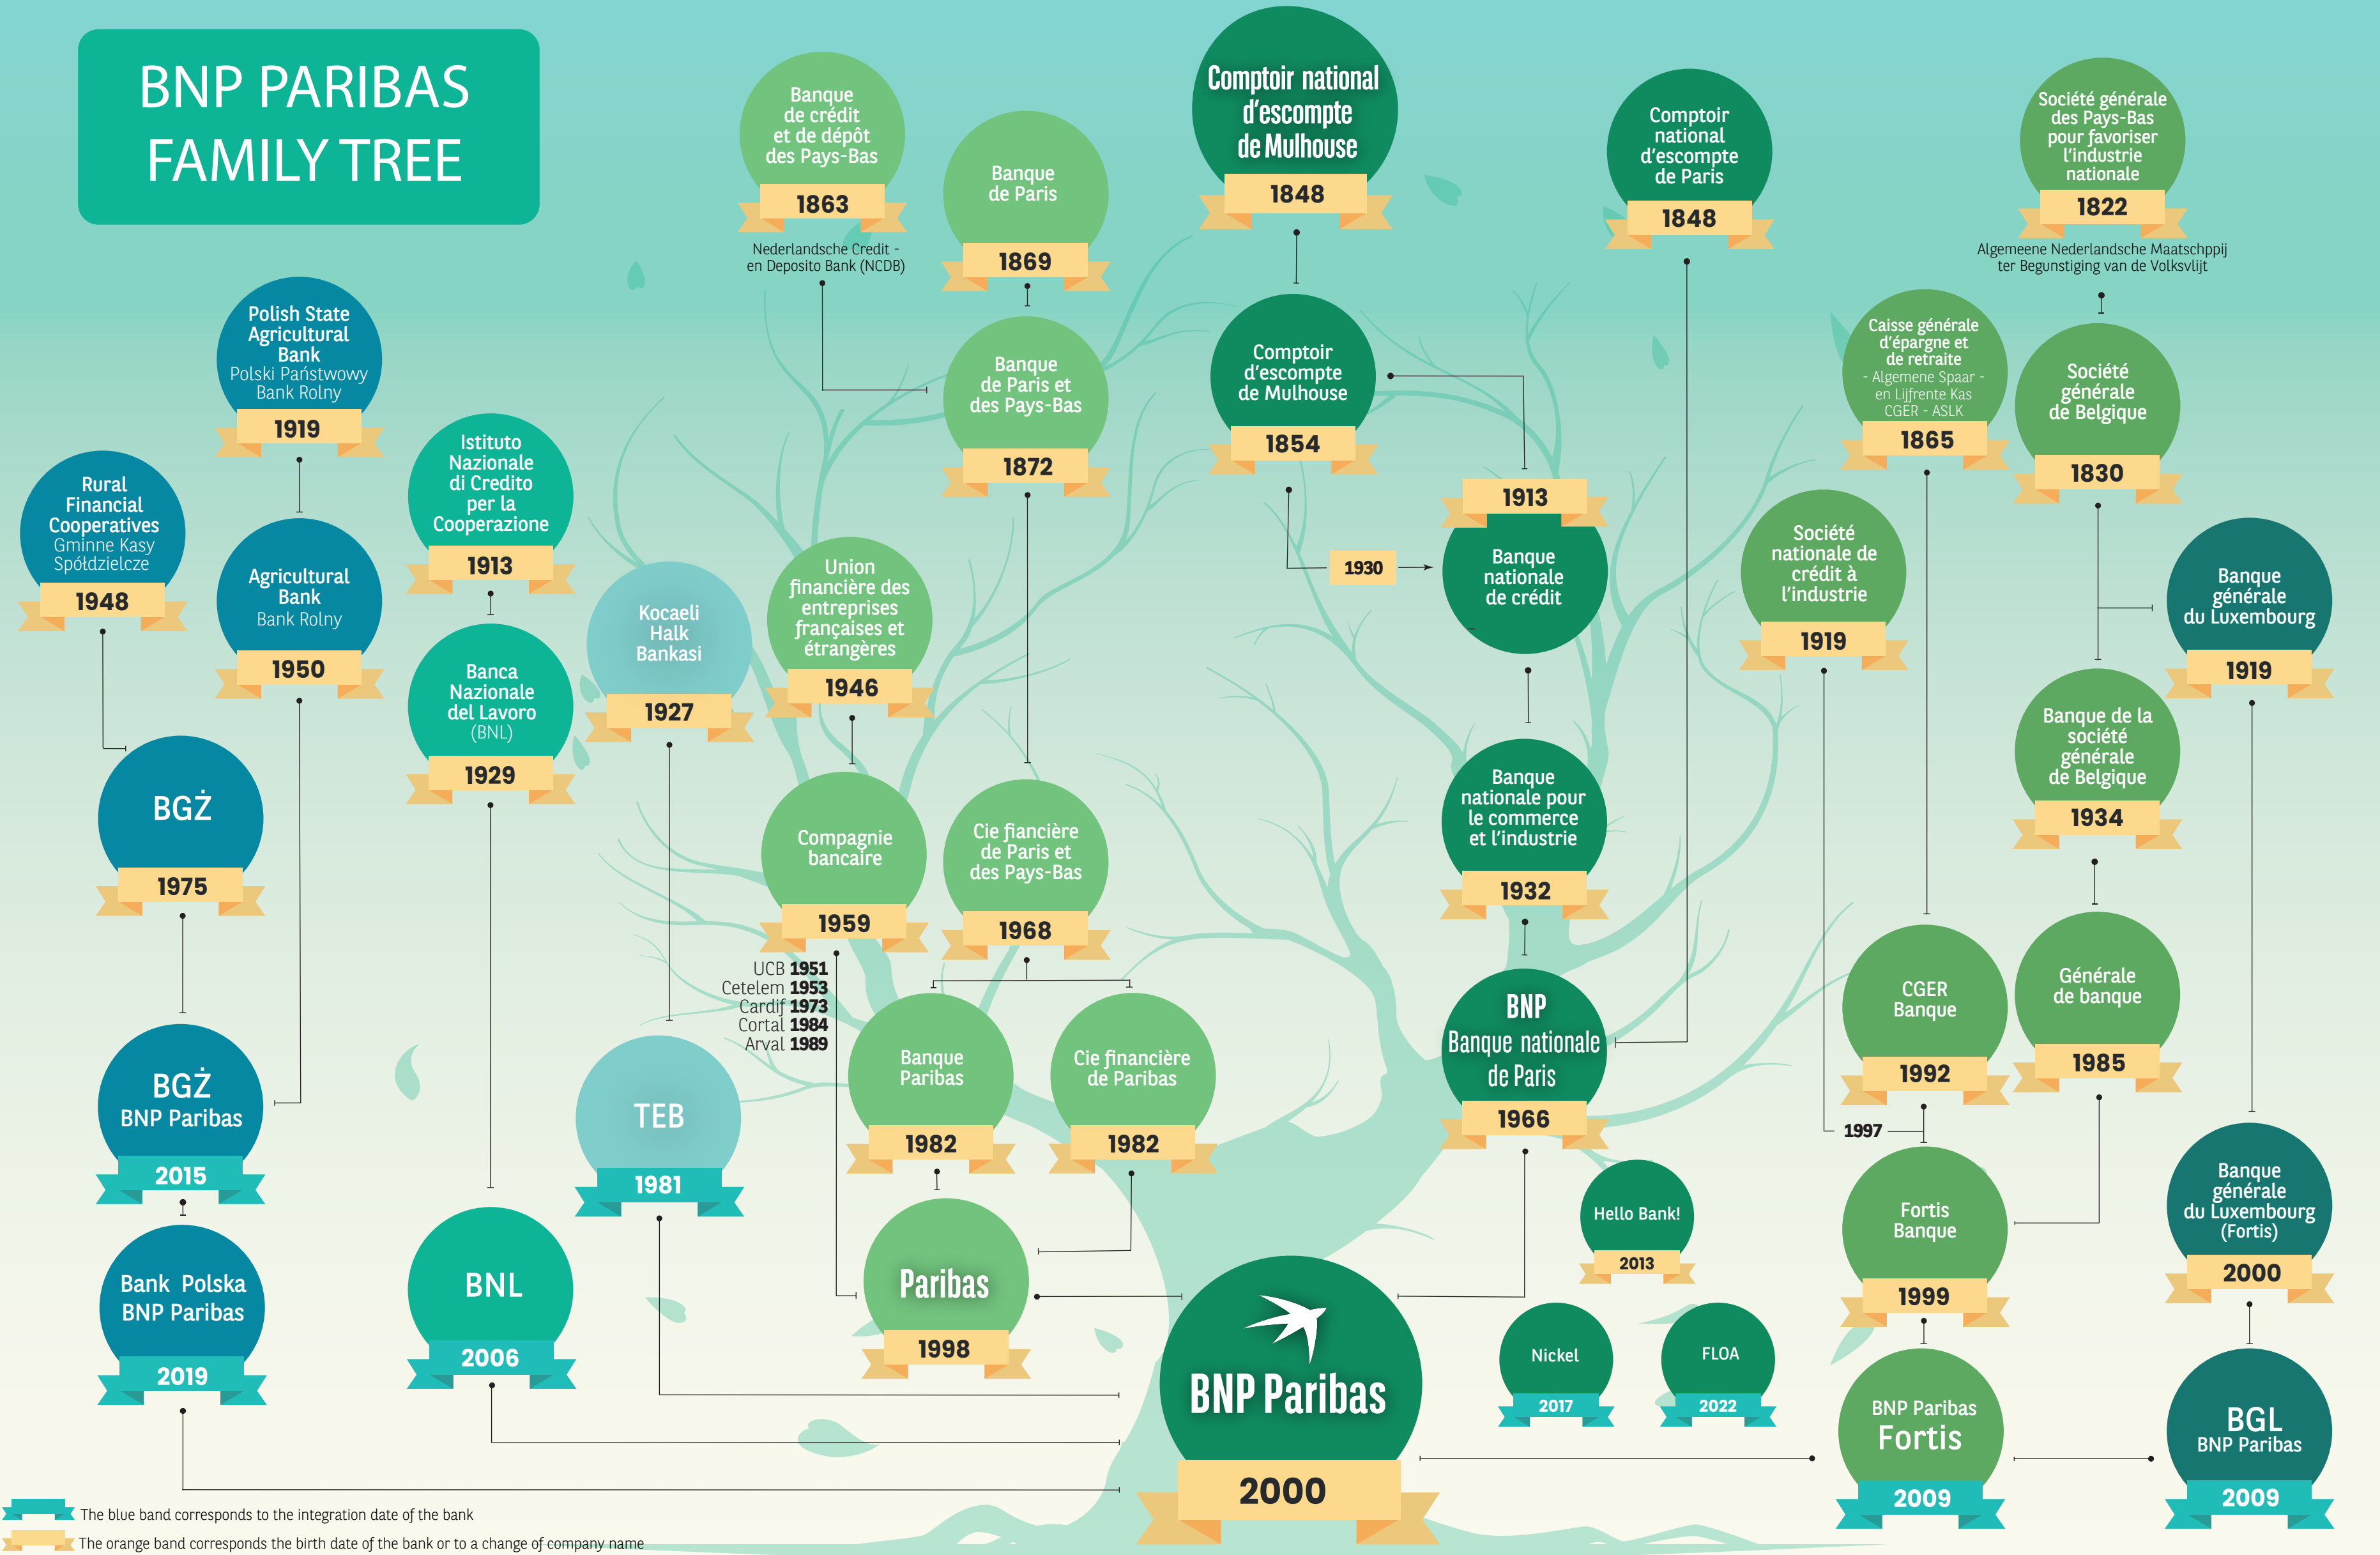

BNP PARIBAS FAMILY TREE

The blue band corresponds to the integration date of the bank
 The orange band corresponds to the birth date of the bank or to a change of company name